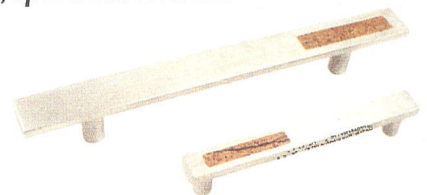

**PULLS** • Beach Pebble cabinet hardware by SpectraDÉcor looks like it was plucked from the seashore, but, deceptively, is crafted from 100 percent recycled glass and lead-free pewter. Also made from lead-free pewter and inlaid with cork, a renewable resource, the manufacturer's Fusion line, below, is easy on the eyes and on the planet. Available through G Green Design Center; 508-477-7988; [spectradecor.com](http://spectradecor.com).