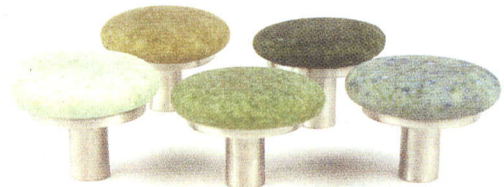

**PULLS** • Beach Pebble cabinet hardware by SpectraDÉcor looks like it was plucked from the seashore, but, deceptively, is crafted from 100 percent recycled glass and lead-free pewter. Also made from lead-free pewter and inlaid with cork, a renewable resource, the manufacturer's Fusion line, below, is easy on the eyes and on the planet. Available through G Green Design Center; 508-477-7988; [spectradecor.com](http://spectradecor.com).